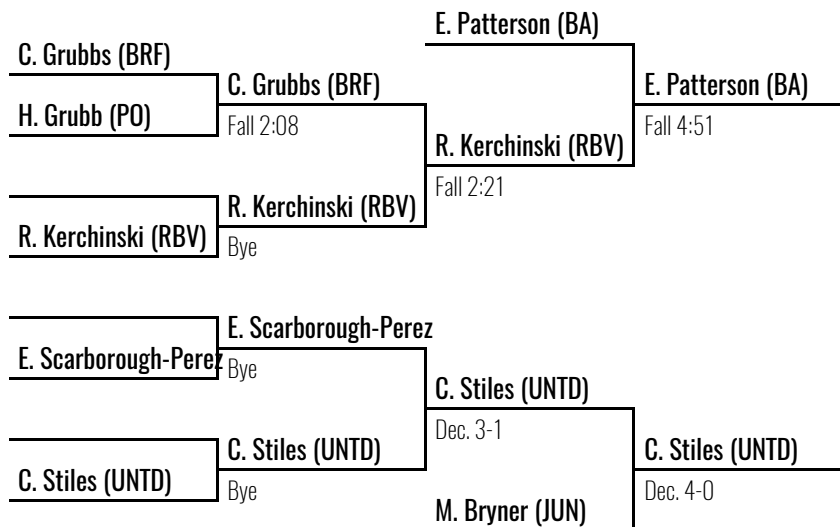

3rd Place

C. Stiles (UNTD)
Dec. 6-0

7th Place
C. Grubbs (BRF) vs E. Scarborough-Perez
E. Scarborough-Perez
Fall 2:44

5th Place
R. Kerchinski (RBV) vs M. Bryner (JUN)
M. Bryner (JUN)
Fall 1:48