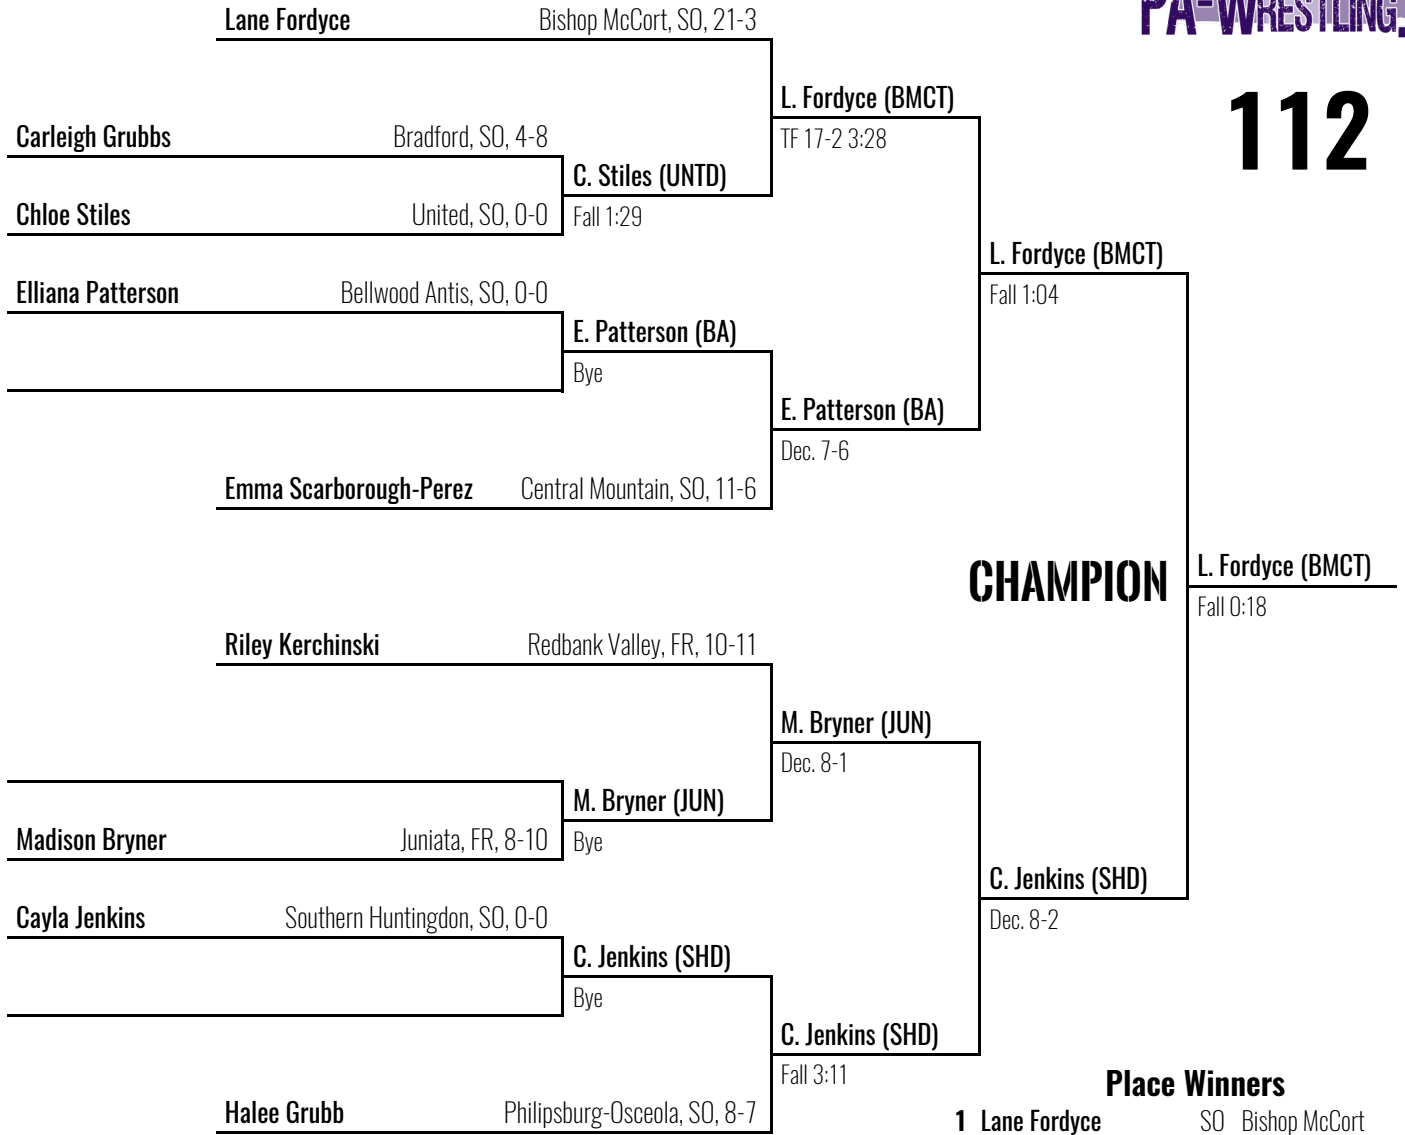

112

Place Winners

- 1 Lane Fordyce SO Bishop McCort
- 2 Cayla Jenkins SO Southern Huntingdon
- 3 Chloe Stiles SO United
- 4 Elliana Patterson SO Bellwood Antis
- 5 Madison Bryner FR Juniata
- 6 Riley Kerchinski FR Redbank Valley
- 7 Emma Scarborough-Pe SO Central Mountain
- 8 Carleigh Grubbs SO Bradford